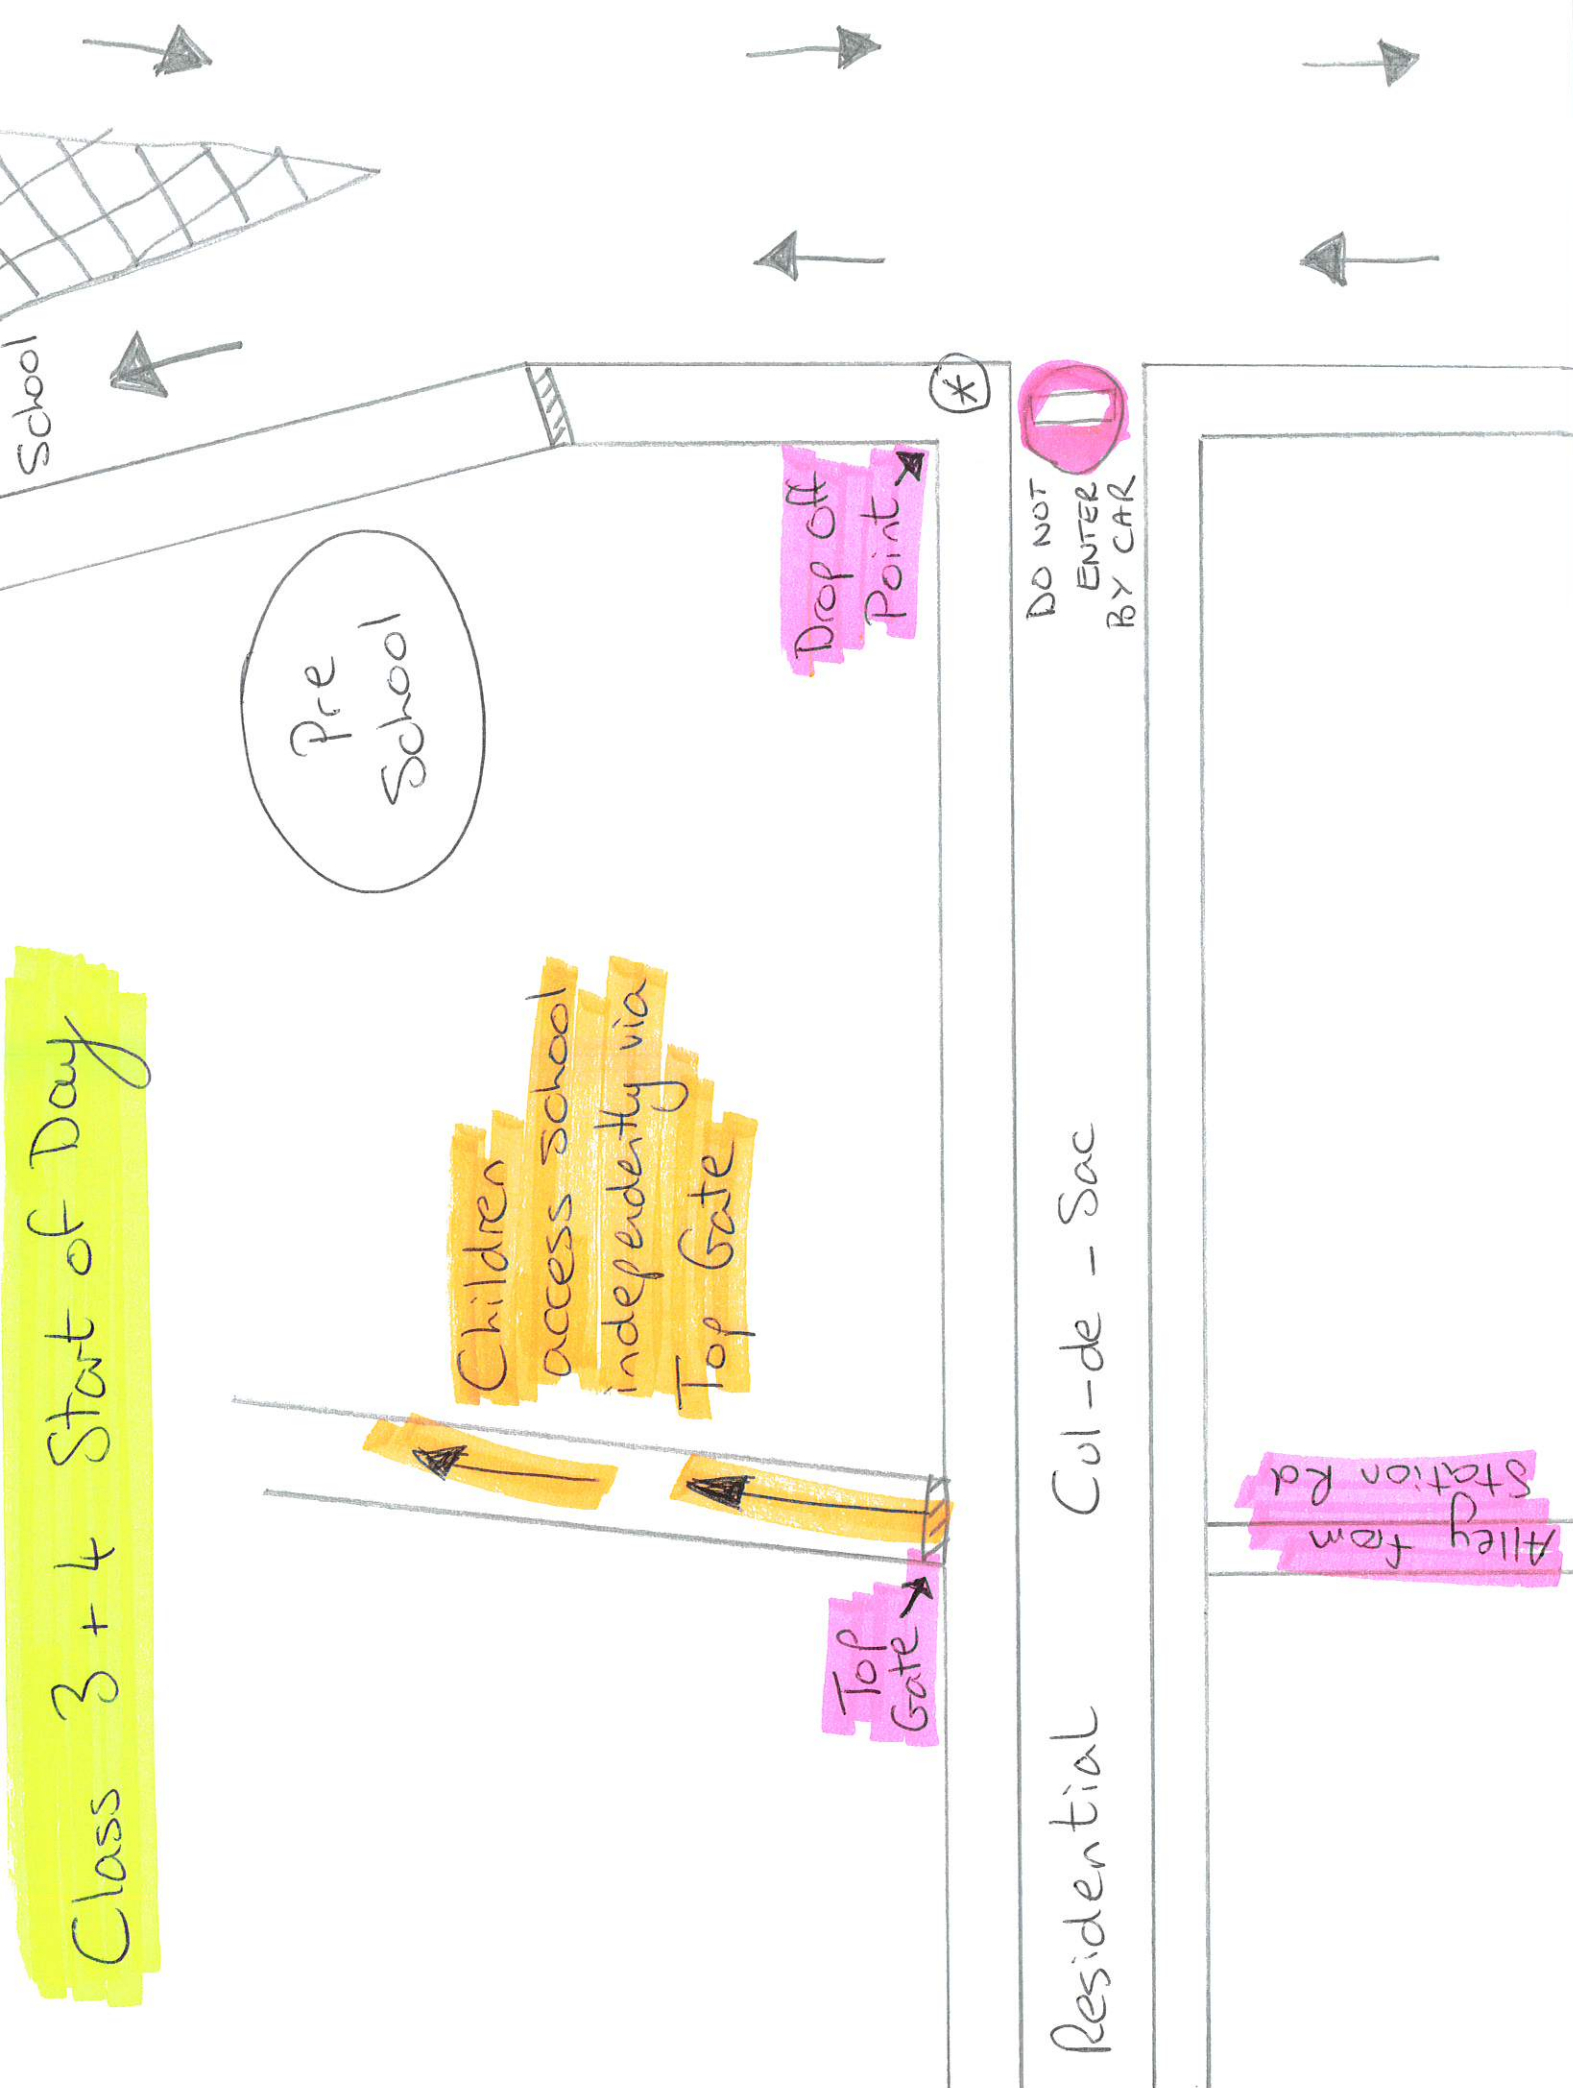

Class 3 + 4 Start of Day

Pre School

Drop Off Point

Children access school independently via Top Gate

Top Gate

DO NOT ENTER BY CAR

Cul-de-sac

Residential

Alley from Station Rd

School

School

Pre School

Children will be escorted to Top Gate by teacher.

Top Gate

Class 3 + 4
End of Day

NO ENTRY BY CAR

Residential Col-de-Sac

Alley from Station Rd

Please walk from parked car and stand 2m apart on pavement