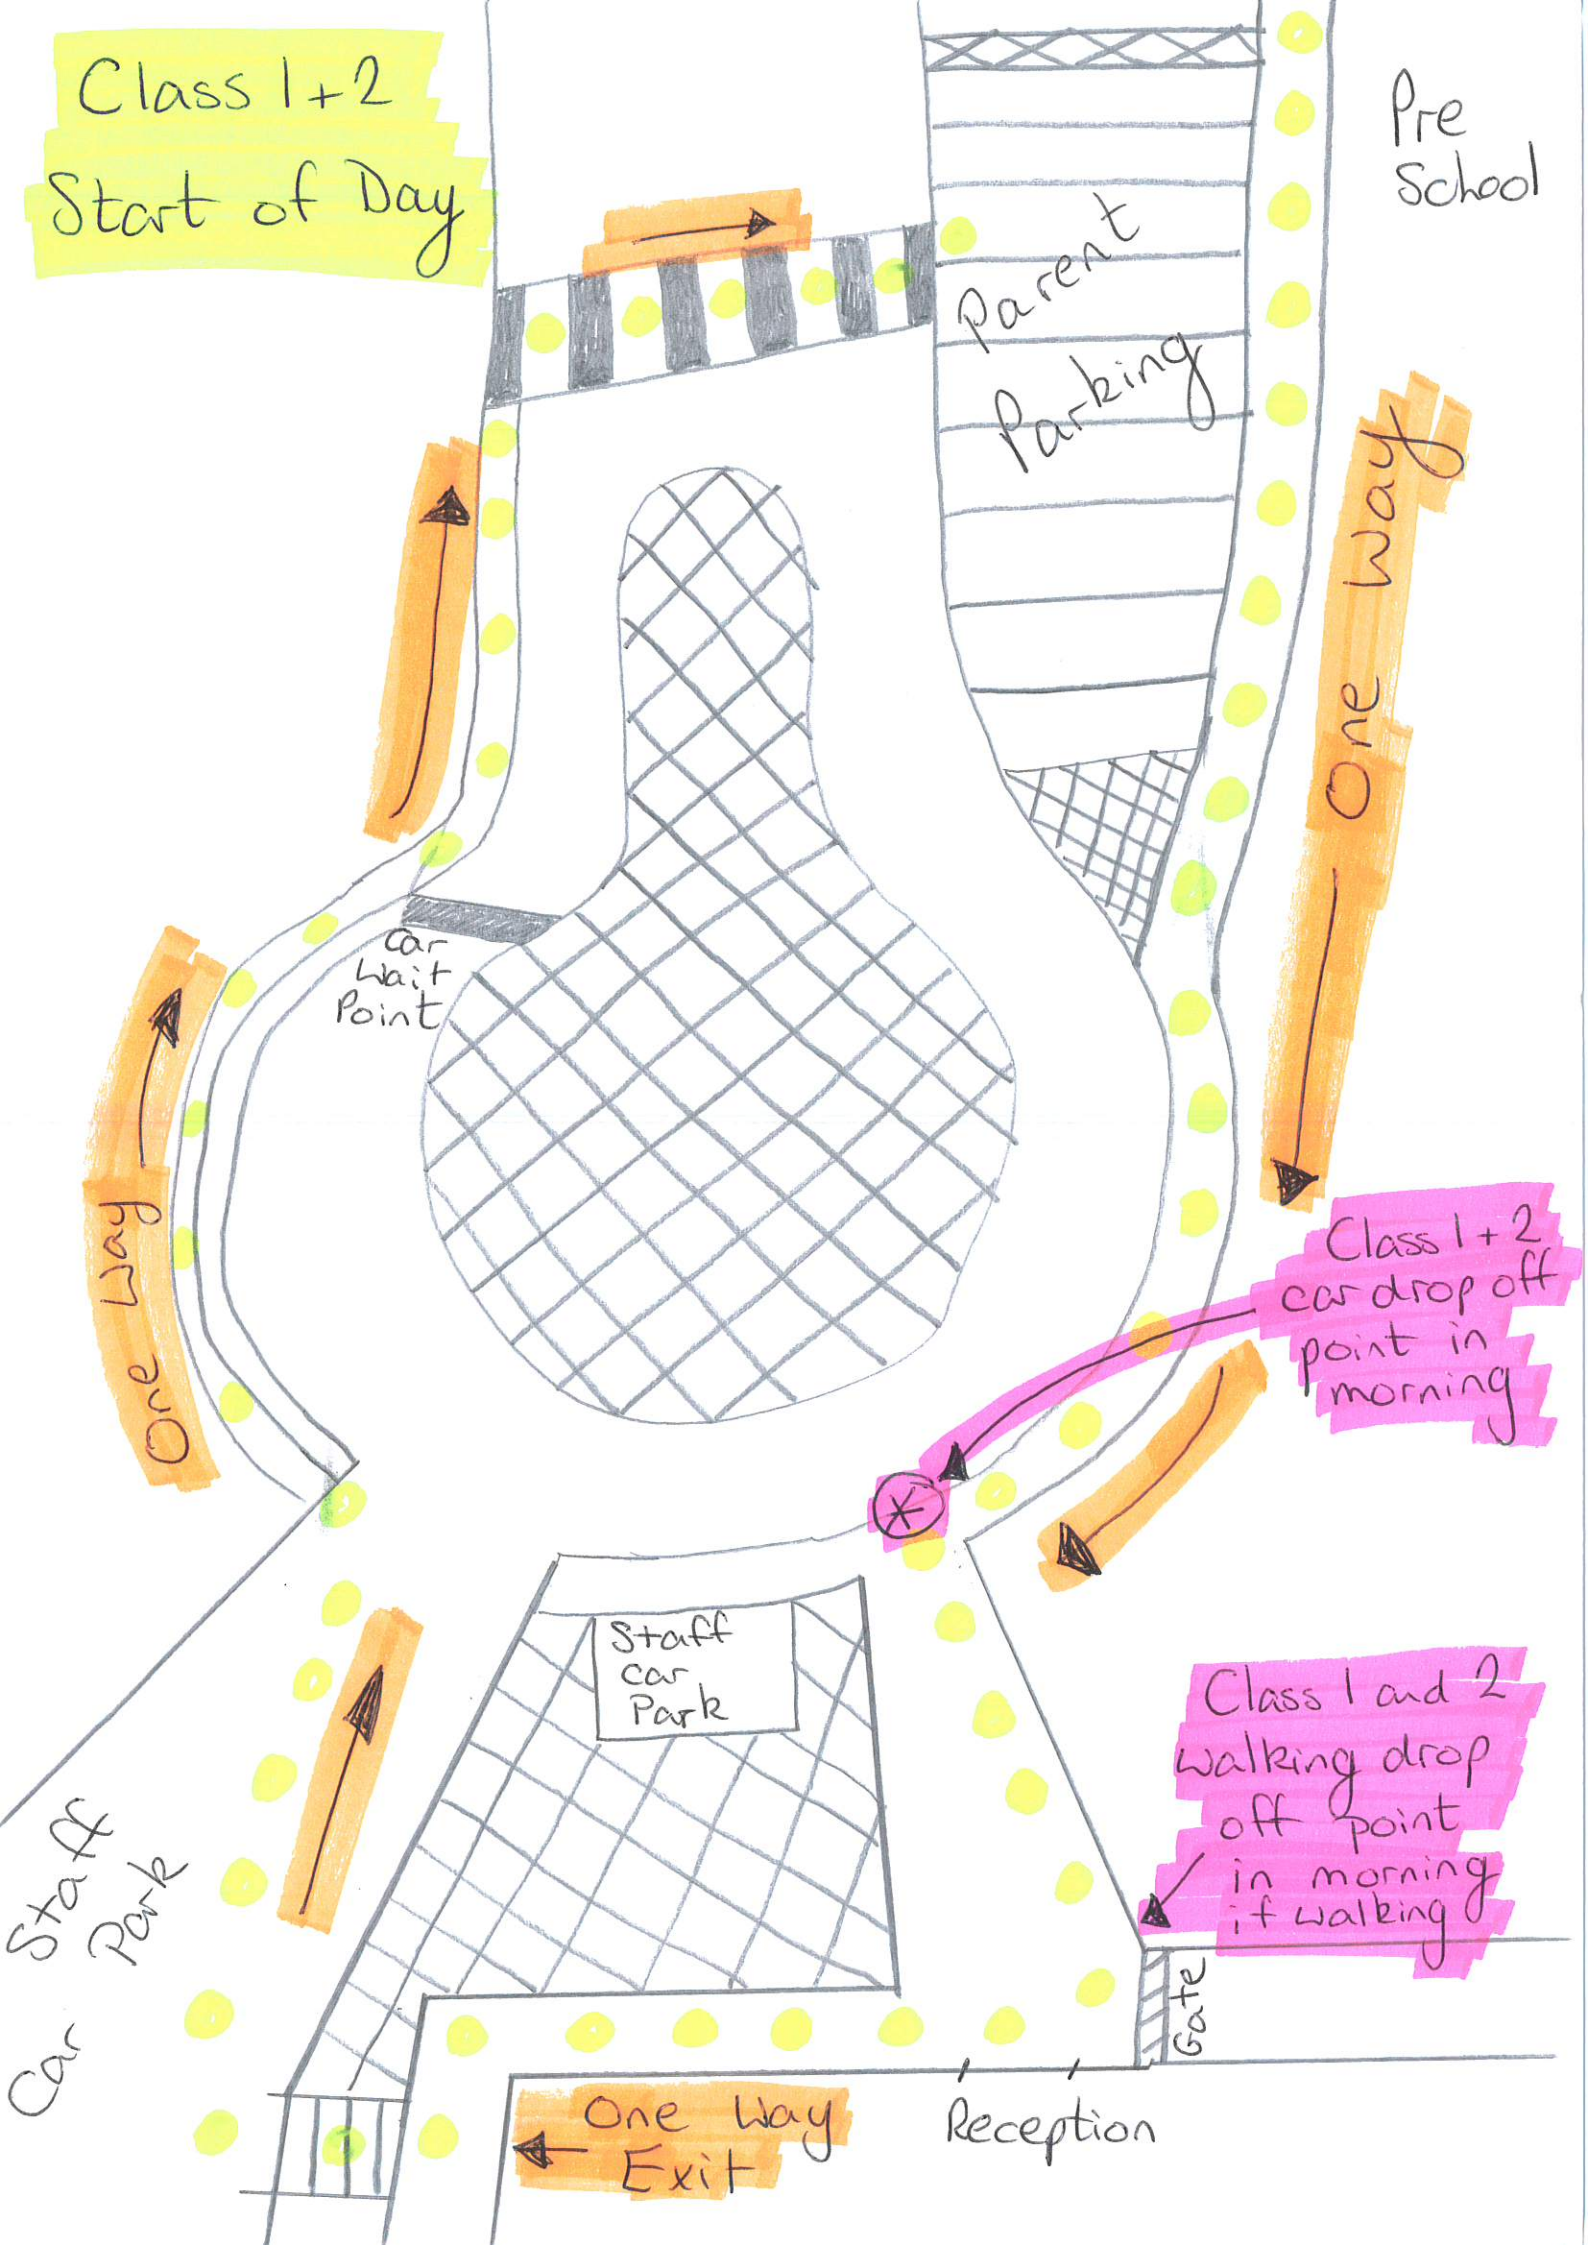

Class 1+2
Start of Day

Pre School

Parent
Parking

One way

Car
Wait
Point

One
Way

Class 1+2
car drop off
point in
morning

Staff
car
Park

Class 1 and 2
Walking drop
off point
in morning
if walking

Staff
Car
Park

Gate

One Way
Exit

Reception

Class 1 and 2 End of Day Procedures